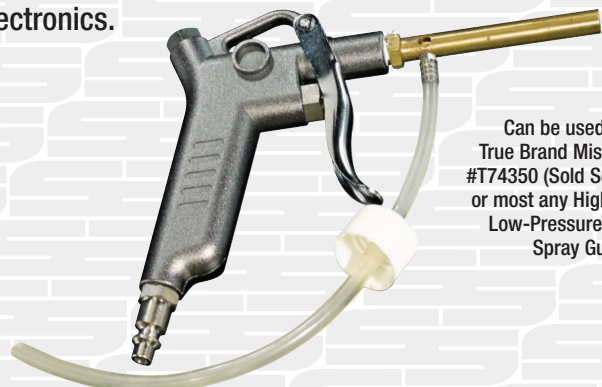

Can be used with True Brand Misting Gun #T74350 (Sold Separately) or most any High-Volume Low-Pressure (HVLP) Spray Gun

12 per case / 8 oz
Part# T6570